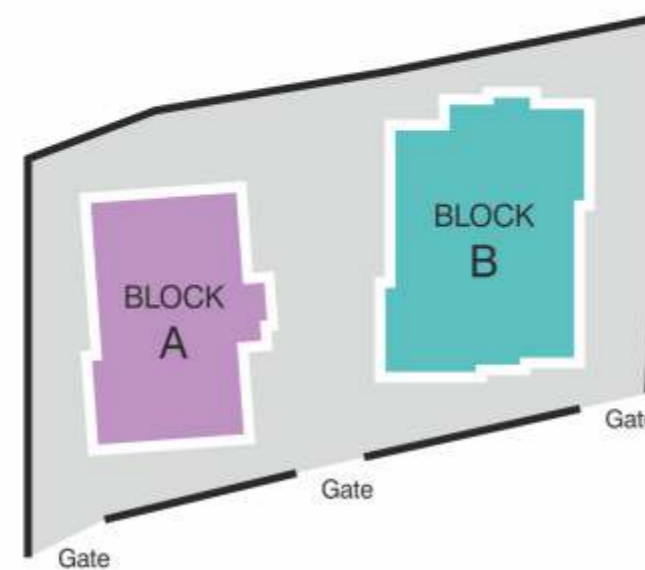

STILT PARKING PLAN